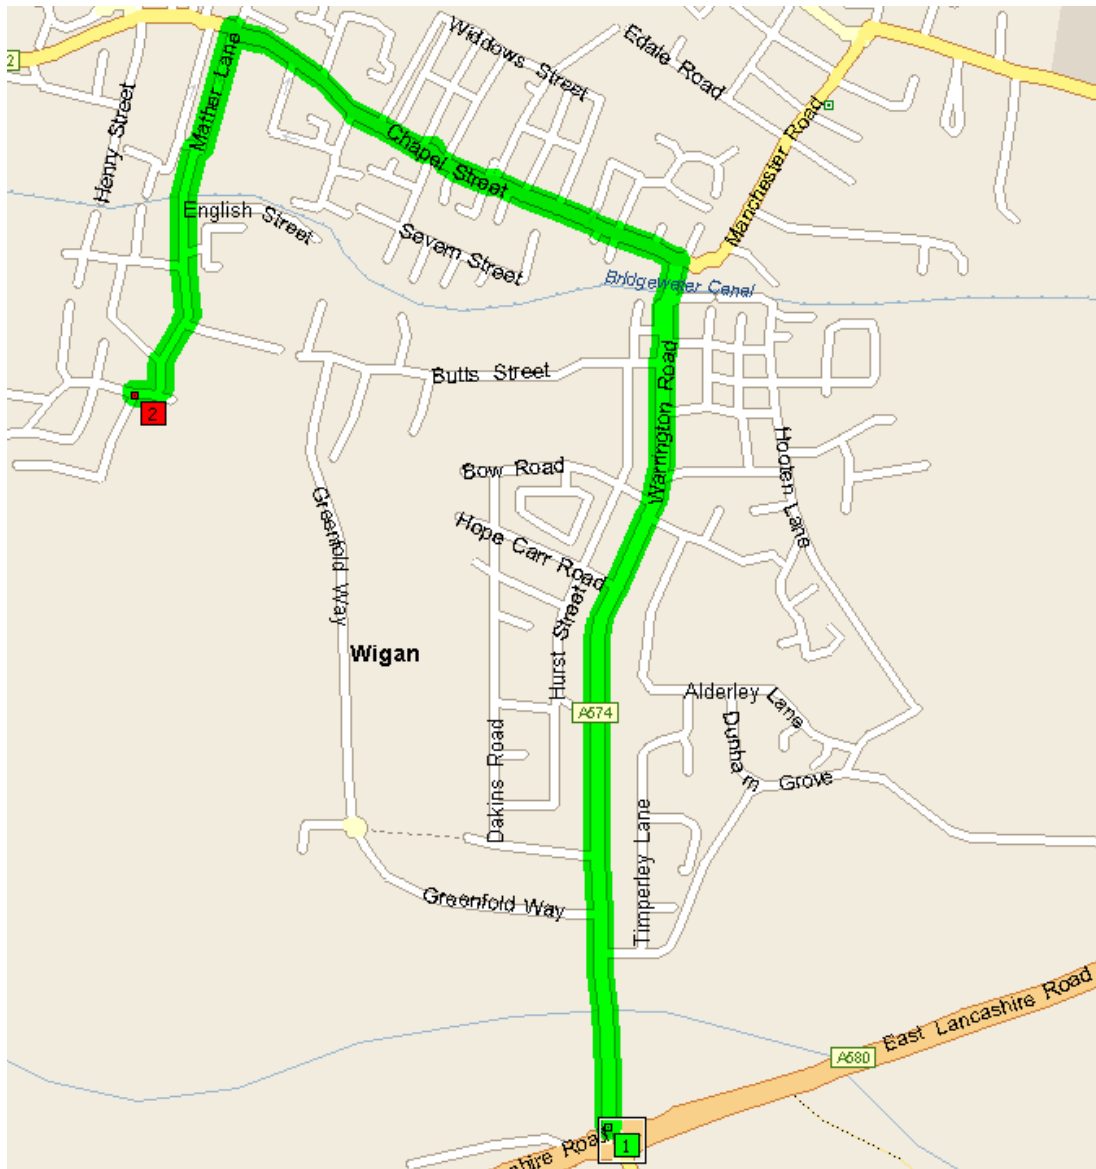

Directions to Oakland House

Ainscough Strategic Land
Oakland House
21 Hope Carr Road
Leigh
Lancashire
WN7 3ET

From Manchester A580

1. Take the A580 East Lancs Road for 8.56 miles
2. At roundabout take the third exit onto Warrington Road (A574)
3. At the traffic lights turn left onto Chapel Street
4. Continue for approx 3/4 mile
5. Then turn left onto Mather Lane, just after second pedestrian crossing.
6. At the sharp right hand bend at the bottom of the road bear left
7. Oakland house is located in the left corner

From the M6

1. Exit the M6 at J23 and proceed eastwards towards Manchester
2. Continue over roundabout
3. Continue through next two junctions
4. At the next traffic lights turn left onto A579 Atherleigh Way – signposted Leigh and Bolton, Pennington flash.
5. Continue forward and turn right at the lights onto St Helens road
6. Continue for approx 1 miles
7. Turn right into Bonneywell Road and follow the road through the estate for approx ½ mile. Filter lane in centre of road
8. At the newsagent shop on your left bear into the road on the right marked as a dead end.
9. Oakland House is on the left hand side